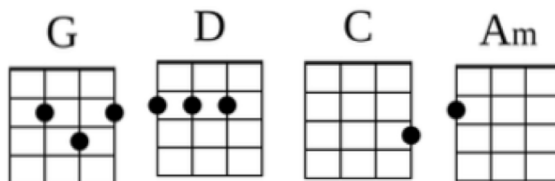

## She's So High – Tal Bachman

Dashed chord pairs indicate to play each chord for half as long as usual.

G                    D - C                    G                    D - C  
 She's blood, flesh and bone, no tucks or silicone  
 G                    D - C                    G                    G  
 She's touch, smell, sight, taste and sound  
                   D                    C                    G                    G  
 But somehow I can't believe that anything should happen  
 D                    C                    G  
 I know where I belong and nothing's gonna happen  
                   D                    D  
 Yeah, yeah

### [Chorus]

                  Am   C                    G                    D  
 'Cause she's so hi - igh... High above me, she's so lovely  
                   Am   C                    G                    D                    Am   C                    G   D  
 She's so hi - igh... Like Cleopatra, Joan of Arc, or Aphro-di-i-te  
                   Am   C                    G                    G  
 She's so hi - igh... High above me

### [Repeat Chorus]

G                    D - C                    G                    D - C  
 She comes to speak to me, I freeze immediately  
 G                    D - C                    G                    G  
 'Cause what she says sounds so unreal  
                   D                    C                    G                    G  
 But somehow I can't believe that anything should happen  
 D                    C                    G  
 I know where I belong and nothing's gonna happen  
                   D                    D  
 Yeah, yeah