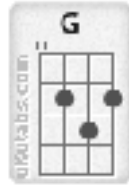

<b>Title</b>	The Way I Am
<b>Artist</b>	Ingrid Michaelson
<b>Album</b>	The Way I Am single
<b>Genre</b>	acoustic, female vocalists, indie, indie pop, singer-songwriter

Cm 0333

Ab = G#

Bb = A#

Db = C#

Eb = D#

Gb = F#

G C Em D x2

**\*Optional Strum\***

G C Em D  
 If you are falling, then I would catch you  
 G C Em D  
 You need a light, I'd find a match  
 C D G Em  
 Cause I love the way you say good morning  
 C Cm↓ G  
 and you, take me the way I am